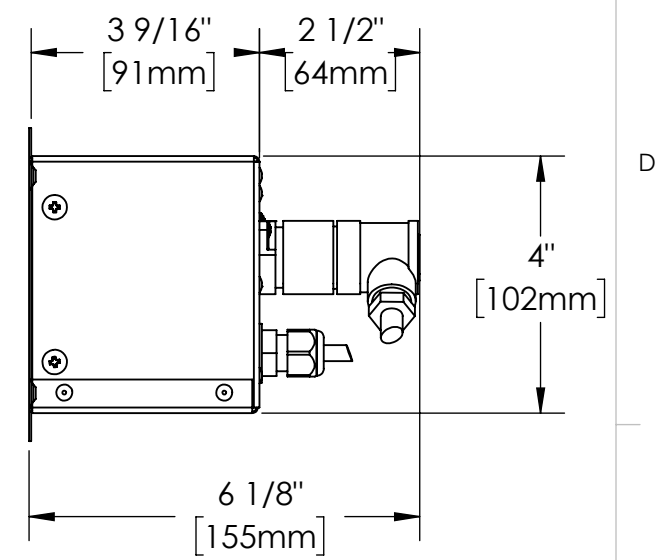

8 7 6 5 4 3 2 1

ADD ABOVE VIEW TO PG 7

8 7 6 5 4 3 2 1

KENYON INTERNATIONAL 8 HERITAGE PARK - PO BOX 925 CLINTON, CT 06413		
TITLE: CONTROL BOX ASSY, 48VDC REMOTE GRILL		
SIZE	DWG. NO.	REV
B	245155	
SCALE: 1:3	WEIGHT:	SHEET 1 OF 1