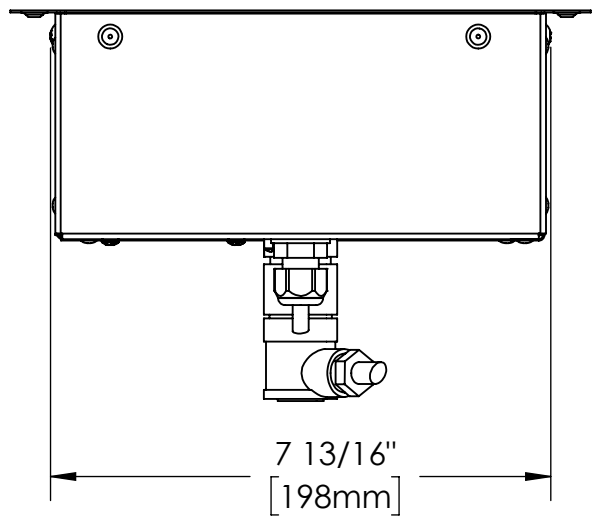

8 7 6 5 4 3 2 1

ADD ABOVE VIEW TO PG 7

8 7 6 5 4 3 2 1

KENYON INTERNATIONAL 8 HERITAGE PARK - PO BOX 925 CLINTON, CT 06413		
TITLE: CONTROL BOX ASSY, 48VDC REMOTE GRILL		
SIZE	DWG. NO.	REV
B	245155	
SCALE: 1:3	WEIGHT:	SHEET 1 OF 1