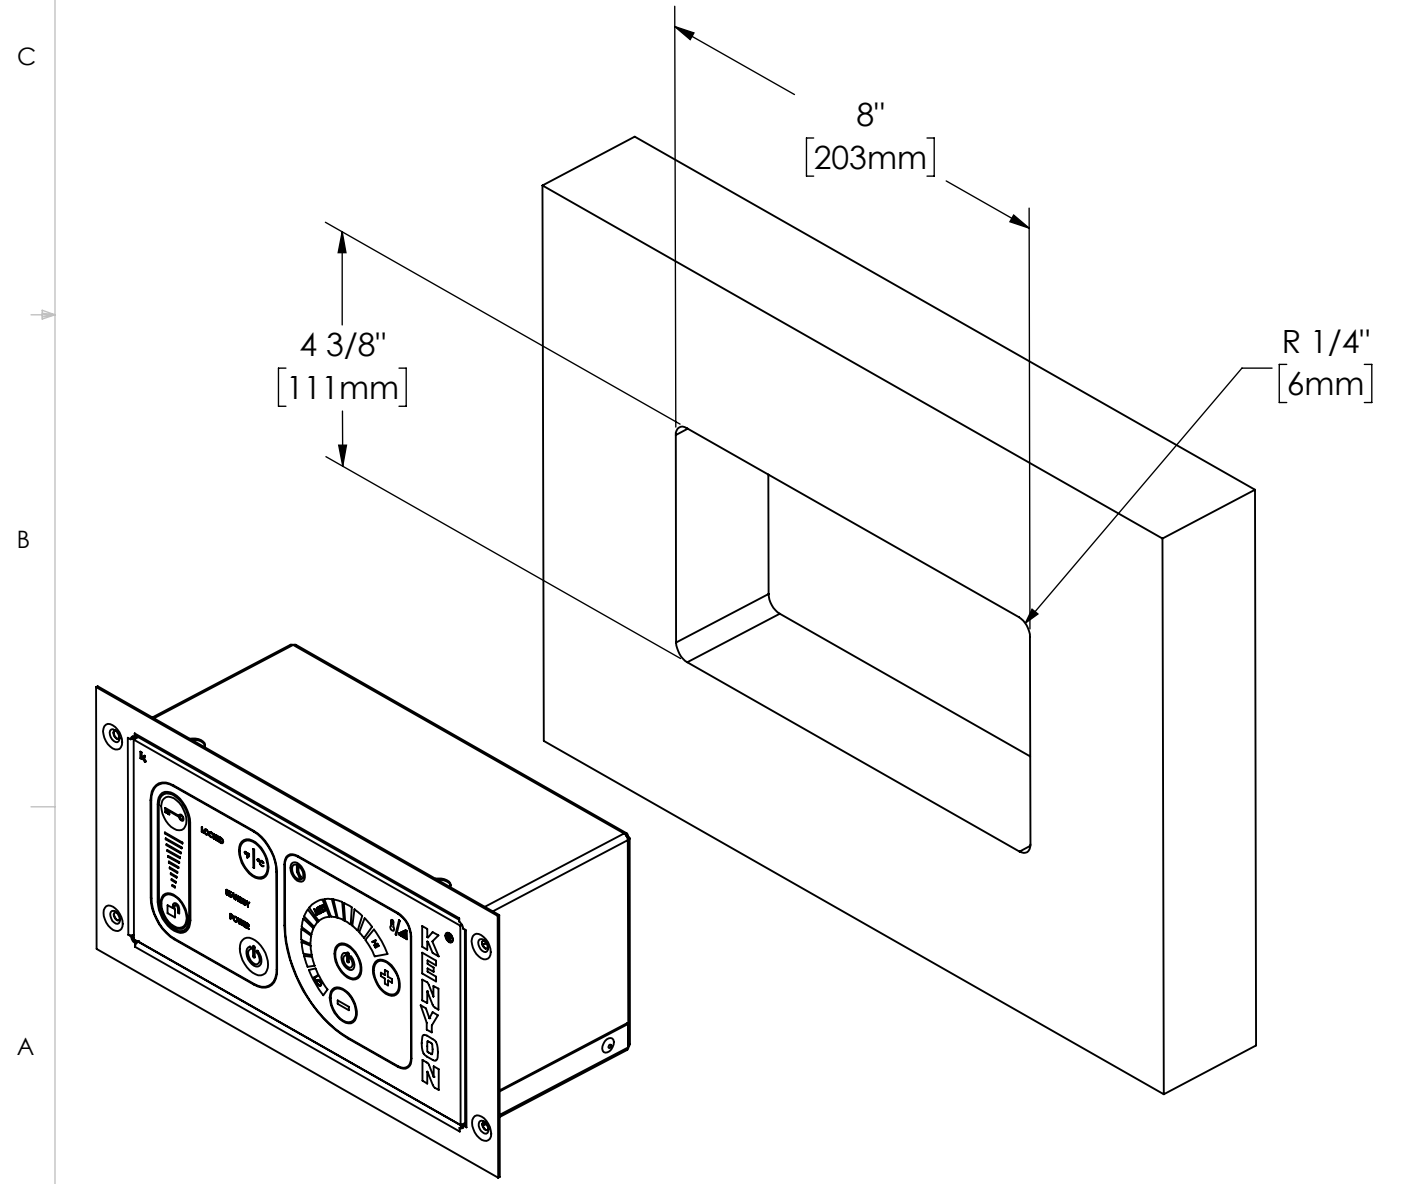

8 7 6 5 4 3 2 1

ADD ABOVE VIEW TO PG 7

8 7 6 5 4 3 2 1

KENYON INTERNATIONAL 8 HERITAGE PARK - PO BOX 925 CLINTON, CT 06413		
TITLE: CONTROL BOX ASSY, 48VDC REMOTE GRILL		
SIZE	DWG. NO.	REV
B	245155	
SCALE: 1:3	WEIGHT:	SHEET 1 OF 1