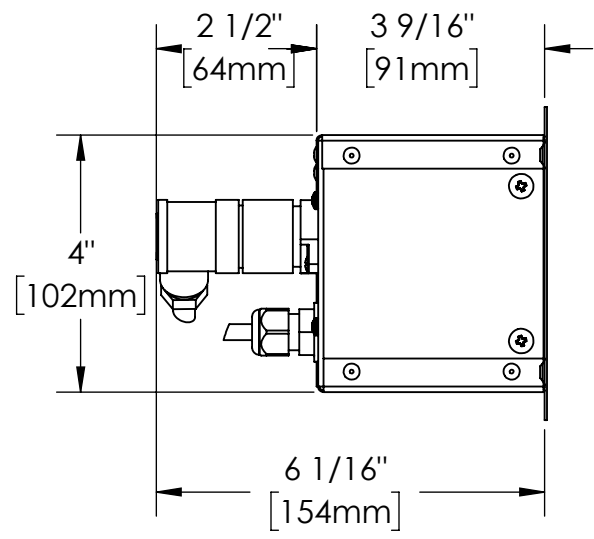

8 7 6 5 4 3 2 1

ADD ABOVE VIEW TO PG 7

8 7 6 5 4 3 2 1

KENYON INTERNATIONAL 8 HERITAGE PARK - PO BOX 925 CLINTON, CT 06413		
TITLE: CONTROL BOX ASSY, 48VDC REMOTE GRILL		
SIZE	DWG. NO.	REV
B	245155	
SCALE: 1:3	WEIGHT:	SHEET 1 OF 1