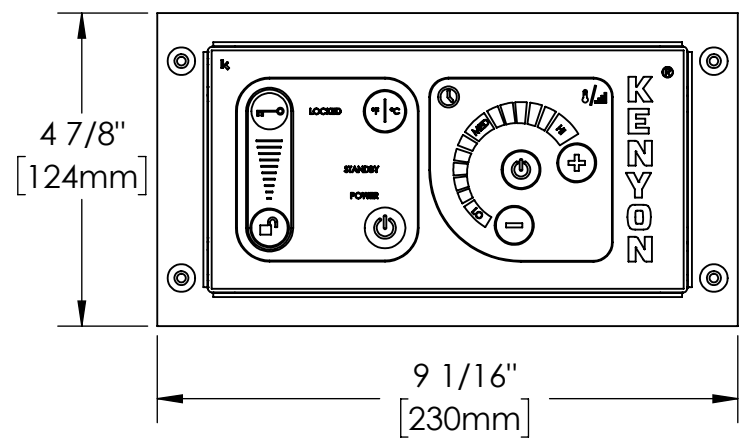

8 7 6 5 4 3 2 1

ADD ABOVE VIEW TO PG 7

8 7 6 5 4 3 2 1

KENYON INTERNATIONAL 8 HERITAGE PARK - PO BOX 925 CLINTON, CT 06413		
TITLE: CONTROL BOX ASSY, 48VDC REMOTE GRILL		
SIZE	DWG. NO.	REV
B	245155	
SCALE: 1:3	WEIGHT:	SHEET 1 OF 1