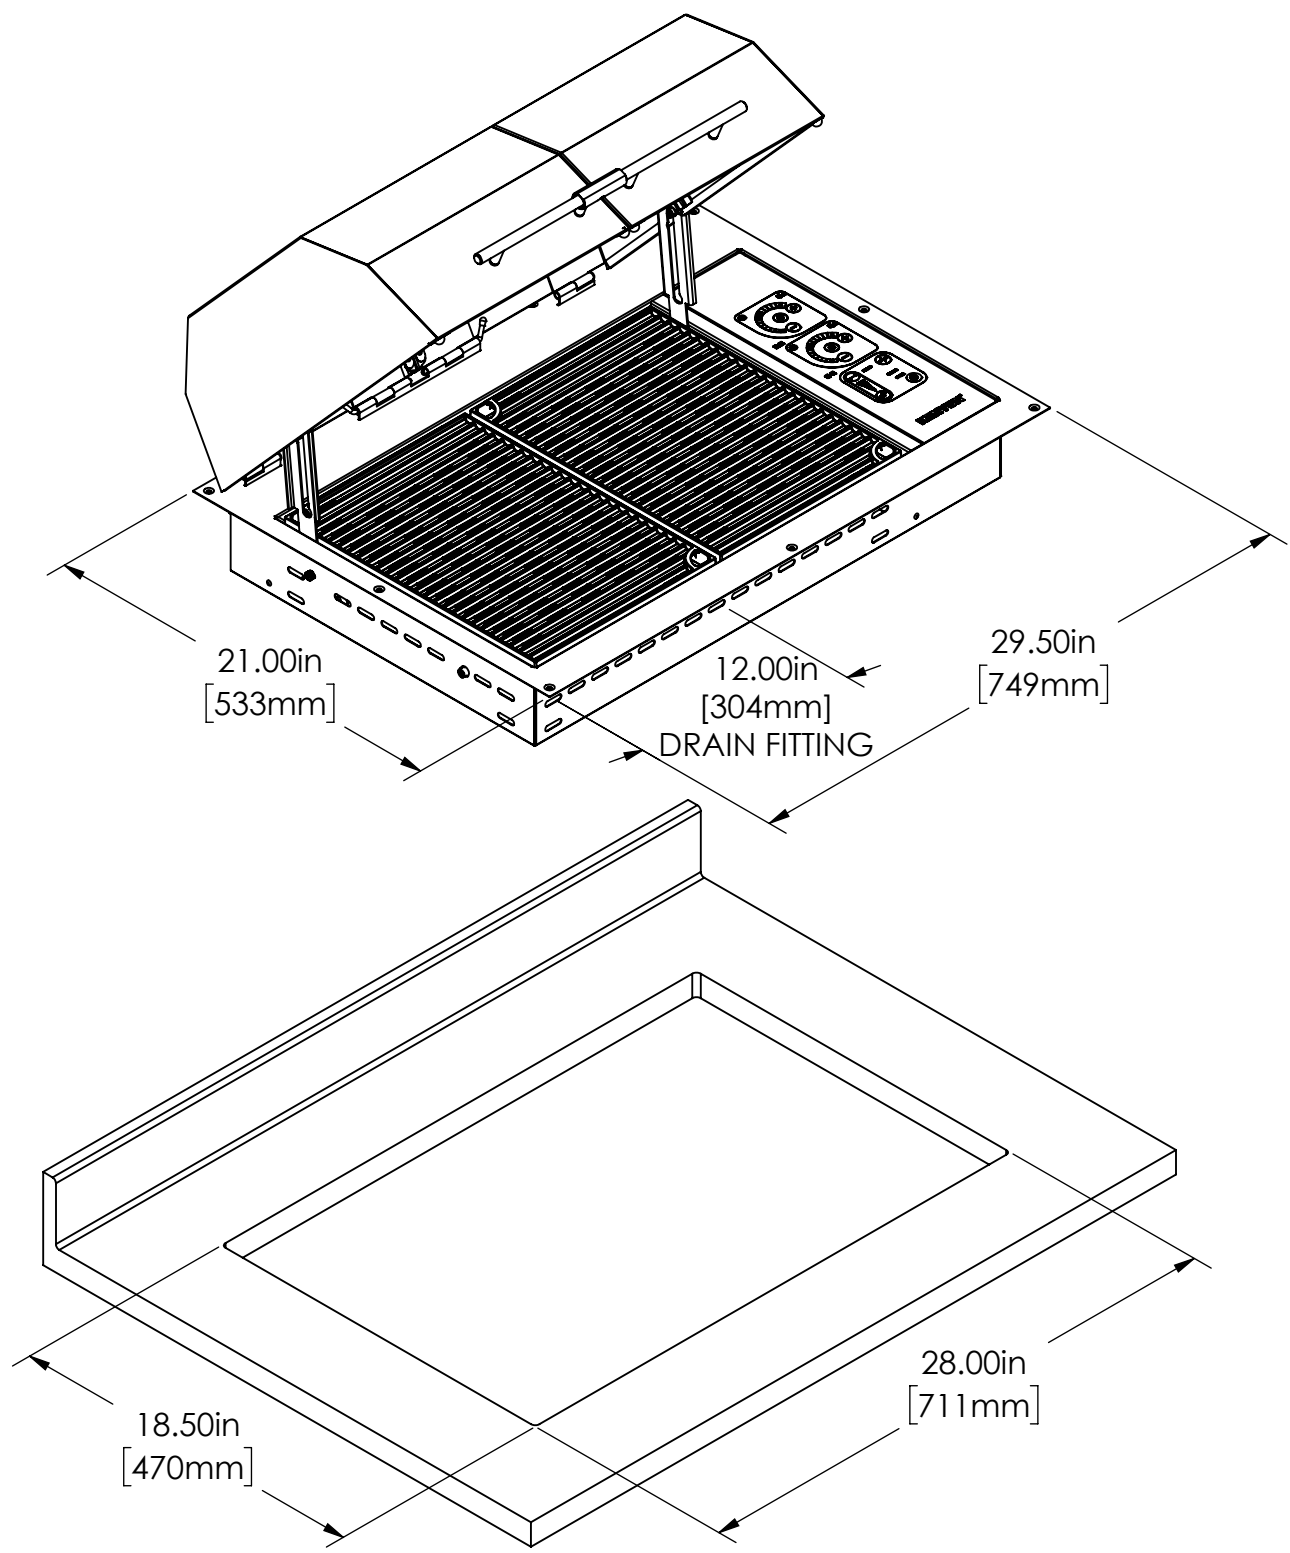

8 7 6 5 4 3 2 1

D

C

B

A