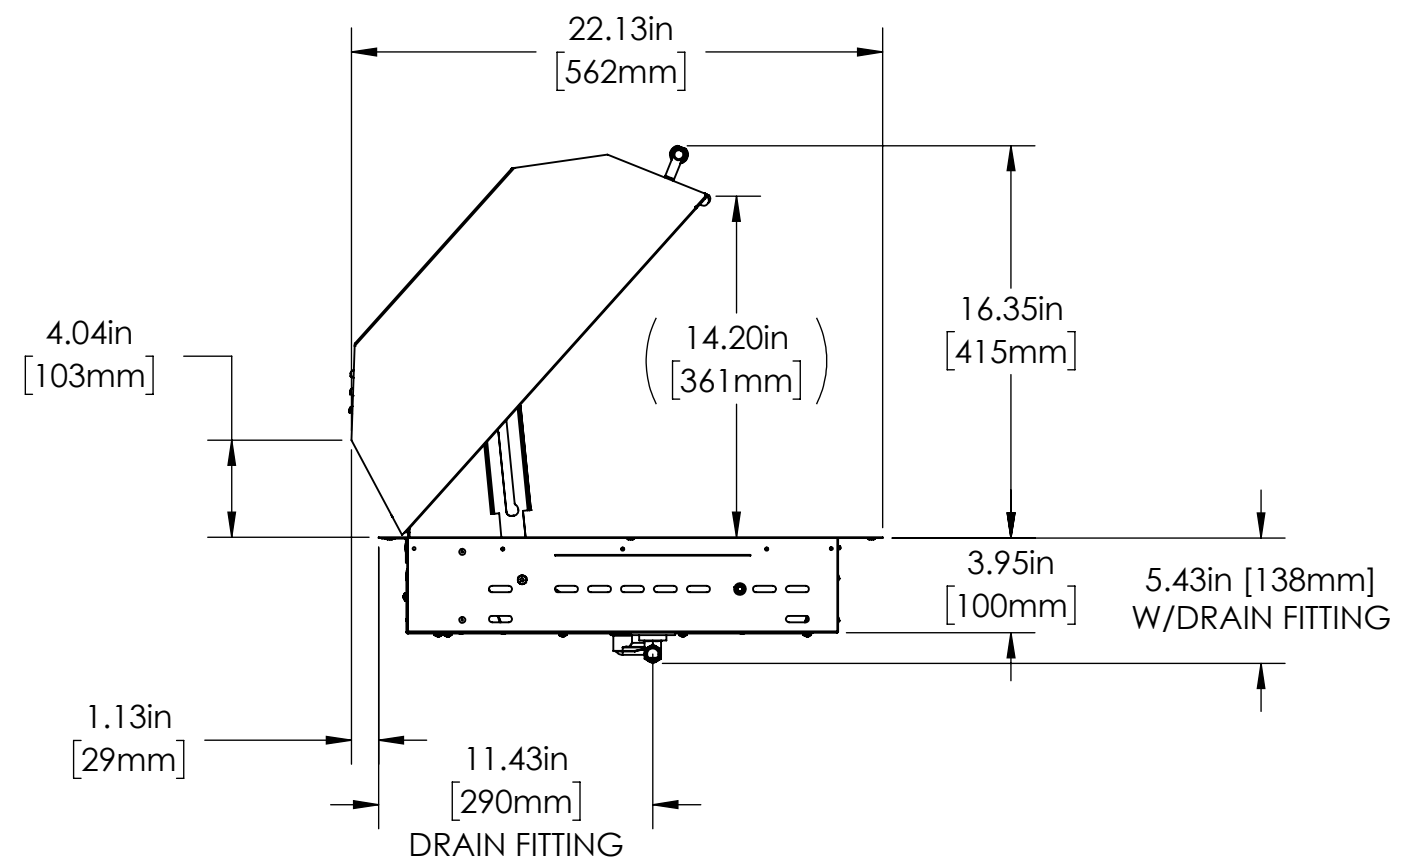

8 7 6 5 4 3 2 1

D

C

B

A

D

C

B

A

Dimensions are the same for all Texan Grill models.

PROPRIETARY AND CONFIDENTIAL
THE INFORMATION CONTAINED IN THIS DRAWING IS THE SOLE PROPERTY OF KENYON INTERNATIONAL. ANY REPRODUCTION IN PART OR AS A WHOLE WITHOUT THE WRITTEN PERMISSION OF KENYON INTERNATIONAL IS PROHIBITED.

UNLESS OTHERWISE SPECIFIED:
DIMENSIONS ARE IN INCHES
TOLERANCES:
ANGULAR: MACH ± 0.50°
BEND ± 1.00°
TWO PLACE DECIMAL ±.01
THREE PLACE DECIMAL ±.005
INTERPRET GEOMETRIC TOLERANCING PER ANSI/ASME Y14.5M-2009
MATERIAL
FINISH
DO NOT SCALE DRAWING

NAME	DATE
DRAWN	
CHECKED	
ENG APPR.	
MFG APPR.	
Q.A.	
COMMENTS:	

KENYON INTERNATIONAL 8 HERITAGE PARK - PO BOX 925 CLINTON, CT 06413		
TITLE: TEXAN BUILT IN		
SIZE B	DWG. NO.	REV
SCALE: 1:8	WEIGHT:	SHEET 1 OF 1

8 7 6 5 4 3 2 1