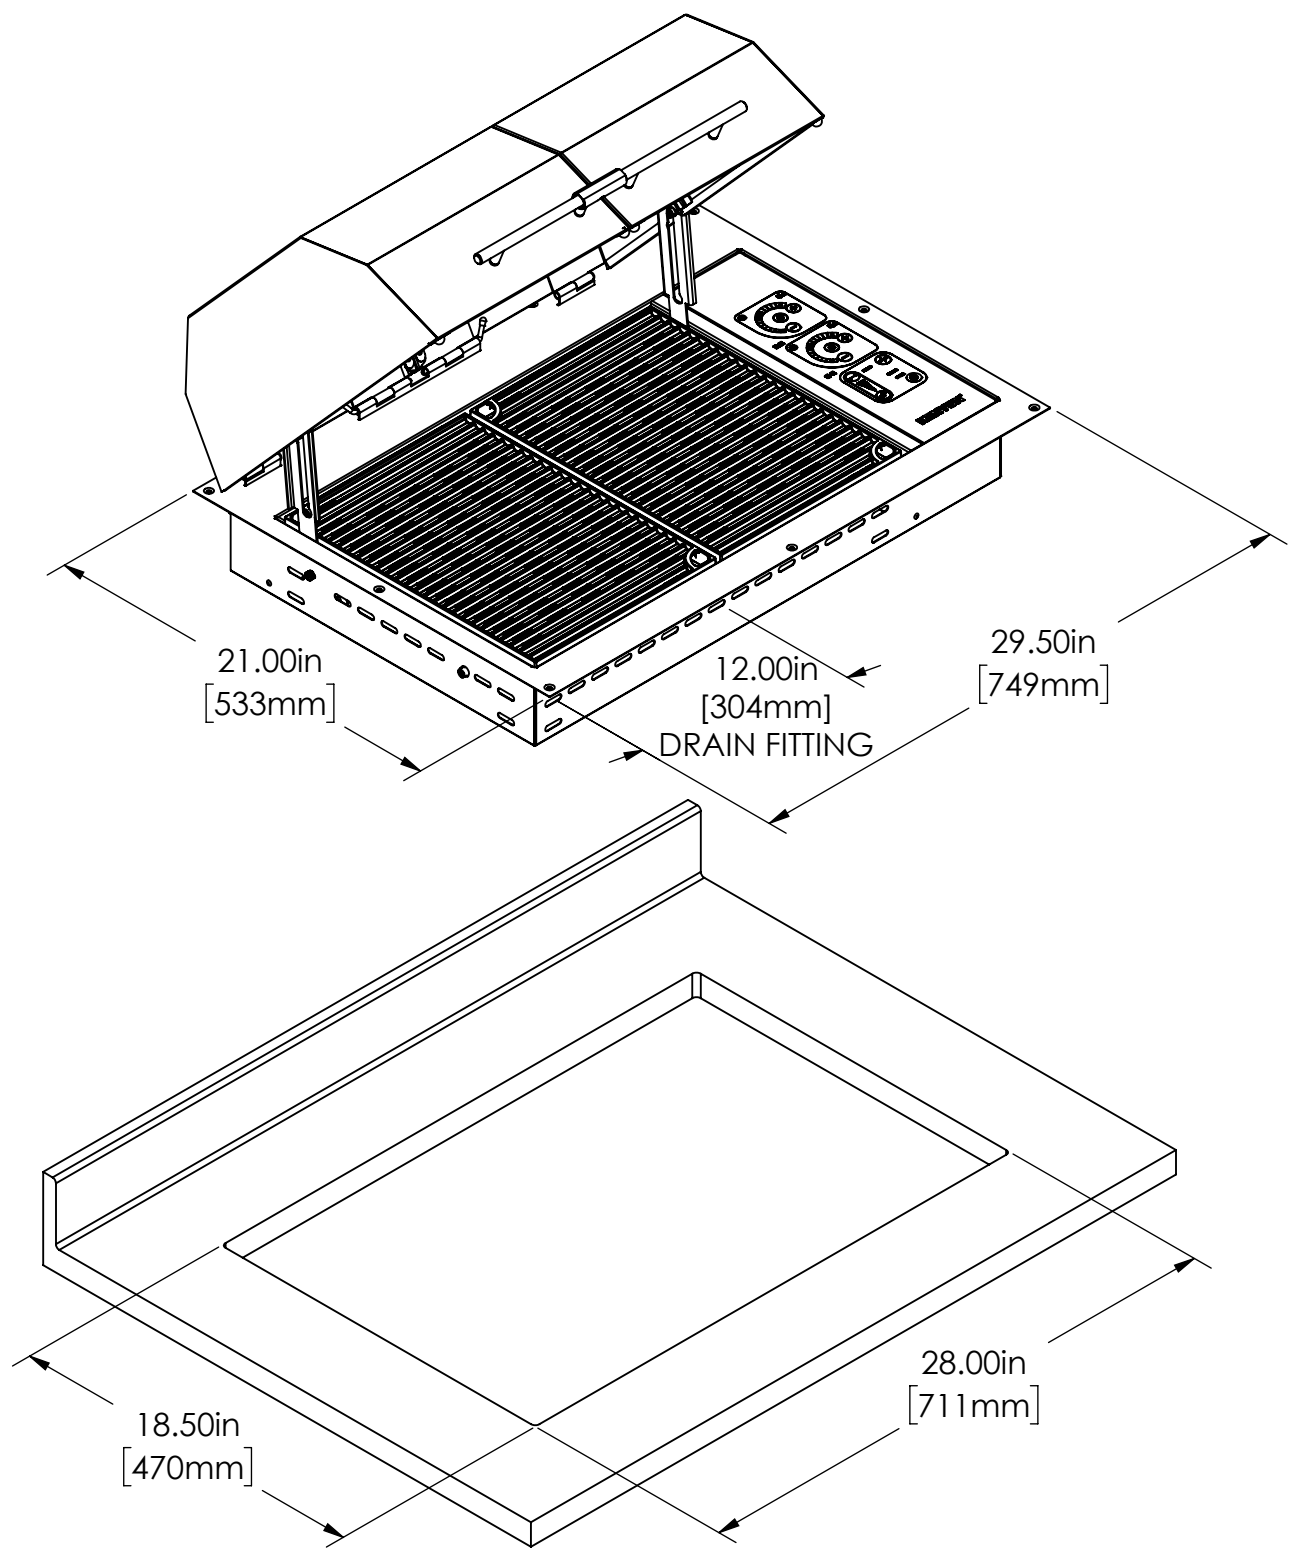

8 7 6 5 4 3 2 1

D

C

B

A