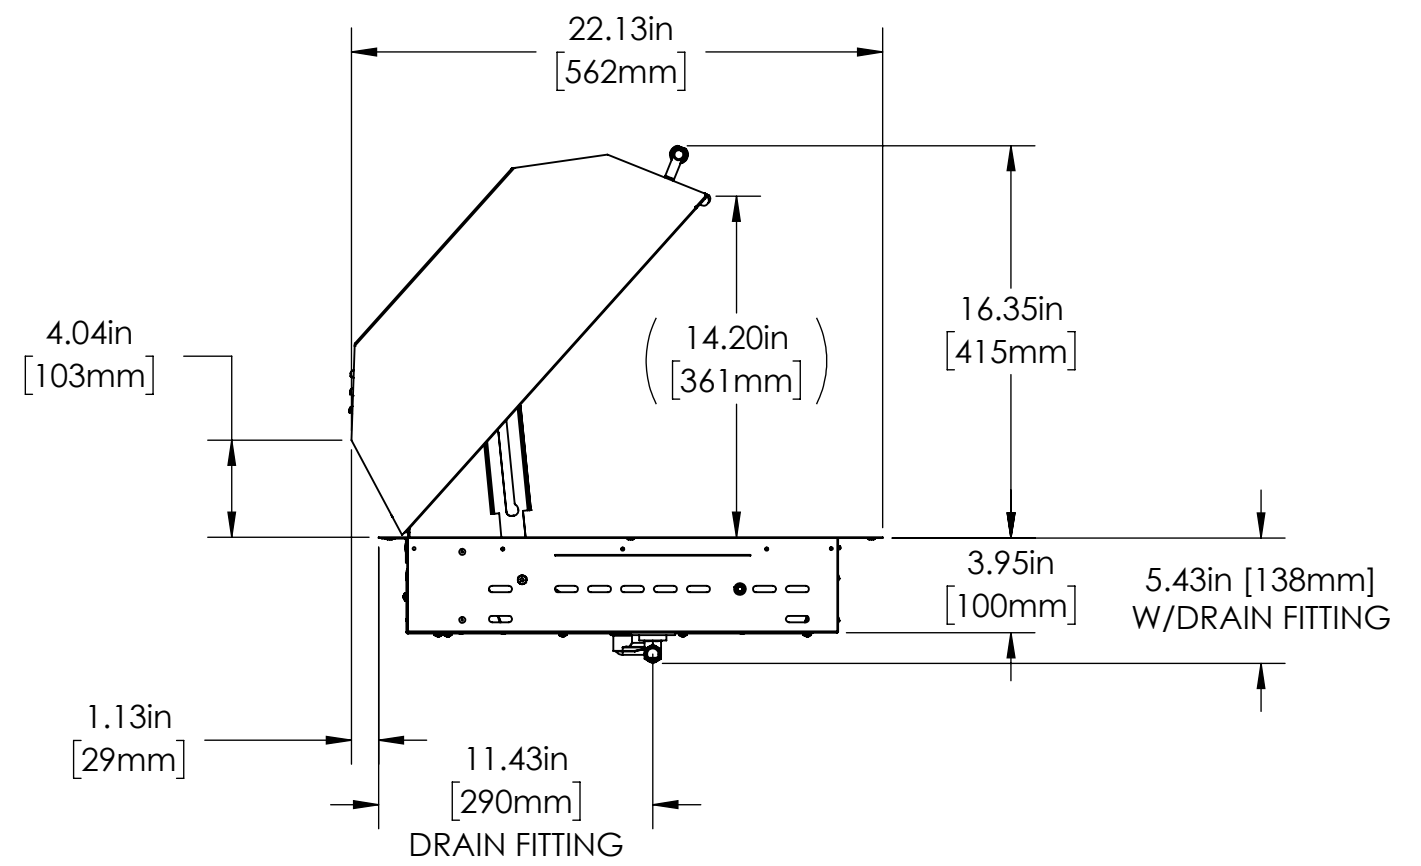

8 7 6 5 4 3 2 1

D

C

B

A

D

C

B

A

Dimensions are the same for all Texan Grill models.

PROPRIETARY AND CONFIDENTIAL
THE INFORMATION CONTAINED IN THIS DRAWING IS THE SOLE PROPERTY OF KENYON INTERNATIONAL. ANY REPRODUCTION IN PART OR AS A WHOLE WITHOUT THE WRITTEN PERMISSION OF KENYON INTERNATIONAL IS PROHIBITED.

UNLESS OTHERWISE SPECIFIED:
DIMENSIONS ARE IN INCHES
TOLERANCES:
ANGULAR: MACH ± 0.50°
BEND ± 1.00°
TWO PLACE DECIMAL ±.01
THREE PLACE DECIMAL ±.005

INTERPRET GEOMETRIC TOLERANCING PER ANSI/ASME Y14.5M-2009

MATERIAL

FINISH

DO NOT SCALE DRAWING

NAME	DATE
DRAWN	
CHECKED	
ENG APPR.	
MFG APPR.	
Q.A.	
COMMENTS:	

KENYON INTERNATIONAL 8 HERITAGE PARK - PO BOX 925 CLINTON, CT 06413		
TITLE: TEXAN BUILT IN		
SIZE B	DWG. NO.	REV
SCALE: 1:8	WEIGHT:	SHEET 1 OF 1

8 7 6 5 4 3 2 1